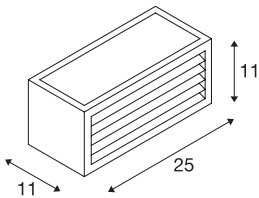

BOX-L

outdoor wall light, TC-(D,H,T,Q)SE, IP44, square, white, max. 18W

Single-headed BOX-L wall light consists of painted aluminium and frosted acrylic, which covers the three light outlets. It is protection class IP44 and suitable for outdoor use. The electrical connection of the luminaire, which comes in various colours, is made directly to the 230V mains supply.

TECHNICAL DATA

| | |
|-----------------------------------|-------------------|
| Item no. | 232491 |
| Socket | E27 |
| Number of sockets | 1 |
| Number of different light outlets | 2 |
| IP Code | IP 54 |
| Assembly | Surface |
| Assembly details | Wall |
| Primary nominal voltage | 220-240V ~50/60Hz |
| Safety class | I |
| Wattage | 18 W |
| Color | white |
| Light distribution | symmetric |
| Light outlet | direct - indirect |
| Width | 25 cm |
| Height | 11 cm |
| Depth | 11 cm |
| Net weight | 1.144 kg |
| Gross weight | 1.273 kg |
| BIG WHITE Page | 773 |