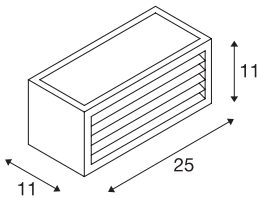

BOX-L

outdoor wall light, TC-(D,H,T,Q)SE, IP44, square, anthracite, max. 18W

Single-headed BOX-L wall light consists of painted aluminium and frosted acrylic, which covers the three light outlets. It is protection class IP44 and suitable for outdoor use. The electrical connection of the luminaire, which comes in various colours, is made directly to the 230V mains supply.

TECHNICAL DATA

Item no.	232495
Socket	E27
Number of sockets	1
Number of different light outlets	2
IP Code	IP 54
Assembly	Surface
Assembly details	Wall
Primary nominal voltage	220-240V ~50/60Hz
Safety class	I
Wattage	18 W
Color	anthracite
Light distribution	symmetric
Light outlet	direct - indirect
Width	25 cm
Height	11 cm
Depth	11 cm
Net weight	1.144 kg
Gross weight	1.264 kg
BIG WHITE Page	773