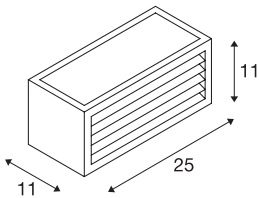

BOX-L

outdoor wall light, TC-(D,H,T,Q)SE, IP44, square, rust, max. 18W

Single-headed BOX-L wall light consists of painted aluminium and frosted acrylic, which covers the three light outlets. It is protection class IP44 and suitable for outdoor use. The electrical connection of the luminaire, which comes in various colours, is made directly to the 230V mains supply.

TECHNICAL DATA

Item no.	232497
Socket	E27
Number of sockets	1
Number of different light outlets	2
IP Code	IP 54
Assembly	Surface
Assembly details	Wall
Primary nominal voltage	220-240V ~50/60Hz
Safety class	I
Wattage	18 W
Color	rust
Light distribution	symmetric
Light outlet	direct - indirect
Width	25 cm
Height	11 cm
Depth	11 cm
Net weight	1.133 kg
Gross weight	1.257 kg
BIG WHITE Page	773