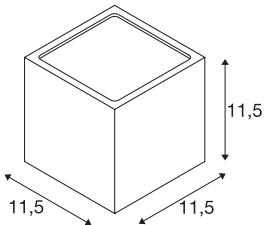

SITRA CUBE

outdoor wall light, TCR-TSE, IP44, white, max. 18W

Cube-shaped wall light SITRA CUBE made from painted aluminium. Thanks to the position of the two sockets which are fitted, the mounted luminaire produces two equal but opposite cones of light (UP/DOWN). With protection class IP44 it is suitable for outdoor use. The electrical connection of the luminaire, which comes in various colours, is directly to the 230V mains supply.

TECHNICAL DATA

Item no.	232531
Socket	GX53
Lamp	TCR-TSE
Number of sockets	2
Lamps included	No
Number of different light outlets	2
IP Code	IP 44
Assembly	Surface
Assembly details	Wall
Primary nominal voltage	220-240V ~50/60Hz
Safety class	I
Wattage	9 W
Color	white
Light outlet	direct - indirect
Width	10.8 cm
Height	11.5 cm
Depth	11 cm
Net weight	1.228 kg
Gross weight	1.303 kg
BIG WHITE Page	741