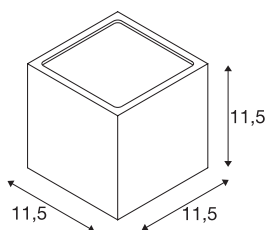

SITRA CUBE

outdoor wall light, TCR-TSE, IP44, anthracite, max. 18W

Cube-shaped wall light SITRA CUBE made from painted aluminium. Thanks to the position of the two sockets which are fitted, the mounted luminaire produces two equal but opposite cones of light (UP/DOWN). With protection class IP44 it is suitable for outdoor use. The electrical connection of the luminaire, which comes in various colours, is directly to the 230V mains supply.

TECHNICAL DATA

Item no.	232535
Socket	GX53
Lamp	TCR-TSE
Number of sockets	2
Lamps included	No
Number of different light outlets	2
IP Code	IP 44
Assembly	Surface
Assembly details	Wall
Primary nominal voltage	220-240V ~50/60Hz
Safety class	I
Wattage	9 W
Color	anthracite
Light outlet	direct - indirect
Width	10.8 cm
Height	11.5 cm
Depth	11 cm
Net weight	1.211 kg
Gross weight	1.284 kg
BIG WHITE Page	741