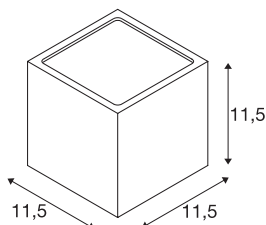

SITRA CUBE

outdoor wall light, TCR-TSE, IP44, rust, max. 18W

Cube-shaped wall light SITRA CUBE made from painted aluminium. Thanks to the position of the two sockets which are fitted, the mounted luminaire produces two equal but opposite cones of light (UP/DOWN). With protection class IP44 it is suitable for outdoor use. The electrical connection of the luminaire, which comes in various colours, is directly to the 230V mains supply.

TECHNICAL DATA

Item no.	232537
Socket	GX53
Lamp	TCR-TSE
Number of sockets	2
Lamps included	No
Number of different light outlets	2
IP Code	IP 44
Assembly	Surface
Assembly details	Wall
Primary nominal voltage	220-240V ~50/60Hz
Safety class	I
Wattage	9 W
Color	rust
Light outlet	direct - indirect
Width	10.8 cm
Height	11.5 cm
Depth	11 cm
Net weight	1.213 kg
Gross weight	1.289 kg
BIG WHITE Page	741