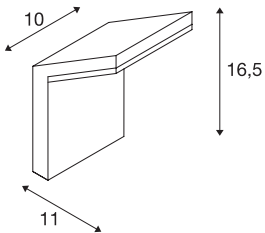

## TECHNICAL DATA

Item no.	232905
IP Code	IP 44
Impact resistance class	IK 02
Assembly	Surface
Assembly details	Wall
Primary nominal voltage	220-240V ~50/60Hz
Secondary power / voltage	110 mA
Safety class	I
Wattage	9 W
Minimum ambient temperature	-20 °C
Maximum ambient temperature	40 °C
Stroboscopic effect (SVM)	0.02
Lumen	740 lm
Colour temperature	3000 Kelvin
Beam angle	120 °
Color	anthracite
CRI	80
LXXBXX data	L70B50
Service life	25000 h
Width	10 cm
Height	16.5 cm
Depth	11 cm

## Light Source

916446	
--------	--

Net weight	0.391 kg
Gross weight	0.478 kg
BIG WHITE Page	771