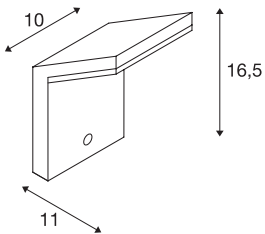

## TECHNICAL DATA

Item no.	232915
IP Code	IP 44
Impact resistance class	IK 02
Assembly	Surface
Assembly details	Wall
Primary nominal voltage	220-240V ~50/60Hz
Secondary power / voltage	110 mA
Safety class	I
Wattage	9 W
Minimum ambient temperature	-20 °C
Maximum ambient temperature	40 °C
Stroboscopic effect (SVM)	0.02
Lumen	740 lm
Colour temperature	3000 Kelvin
Beam angle	120 °
Color	anthracite
CRI	80
LXXBXX data	L70B50
Service life	25000 h
Width	10 cm
Height	16.5 cm
Depth	11 cm

## Light Source

916446	
--------	---

Net weight	0.428 kg
Gross weight	0.52 kg
BIG WHITE Page	771