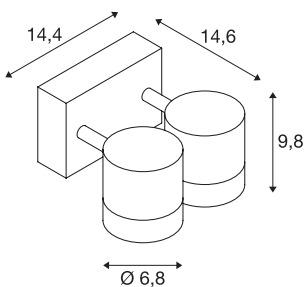

MYRA WALL

outdoor wall and ceiling light, double-headed, QPAR-51, IP55, silver-grey, max.100W

The wall and ceiling light of the MYRA series is made from painted aluminium and glass, which covers the lamp(s). The lamp heads can be rotated and swivelled. With protection class IP55, it is suitable for outdoor use. The electrical connection of the luminaire, which comes in various colours, is directly to the 230V mains supply. The MYRA series includes other floor stands, display fittings and can therefore be used universally.

TECHNICAL DATA

| | |
|---------------------------|-------------------------|
| Item no. | 233094 |
| Socket | GU10 |
| Number of sockets | 2 |
| Tilt range | 45 ° |
| Horizontal rotation range | 340 ° |
| Rotating or tilting | rotary Bar and tiltable |
| IP Code | IP 55 |
| Assembly | Surface |
| Assembly details | Ceiling,Wall |
| Primary nominal voltage | 220-240V ~50/60Hz |
| Safety class | I |
| Wattage | 50 W |
| Color | grey |
| Light outlet | direct |
| Width | 14.6 cm |
| Height | 9.8 cm |
| Depth | 14.4 cm |
| Net weight | 0.992 kg |
| Gross weight | 1.229 kg |
| BIG WHITE Page | 811 |