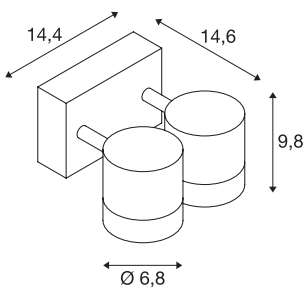

MYRA WALL

outdoor wall and ceiling light, double-headed, QPAR-51, IP55, anthracite, max.100W

The wall and ceiling light of the MYRA series is made from painted aluminium and glass, which covers the lamp(s). The lamp heads can be rotated and swivelled. With protection class IP55, it is suitable for outdoor use. The electrical connection of the luminaire, which comes in various colours, is directly to the 230V mains supply. The MYRA series includes other floor stands, display fittings and can therefore be used universally.

TECHNICAL DATA

Item no.	233095
Socket	GU10
Number of sockets	2
Tilt range	45 °
Horizontal rotation range	340 °
Rotating or tilting	rotary Bar and tiltable
IP Code	IP 55
Assembly	Surface
Assembly details	Ceiling,Wall
Primary nominal voltage	220-240V ~50/60Hz
Safety class	I
Wattage	50 W
Color	anthracite
Light outlet	direct
Width	14.6 cm
Height	9.8 cm
Depth	14.4 cm
Net weight	0.99 kg
Gross weight	1.226 kg
BIG WHITE Page	811