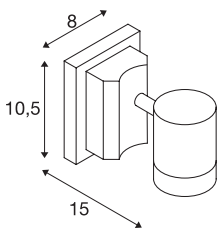

MYRA WALL

outdoor wall and ceiling light, single-headed, QPAR51, IP55, silver-grey, max. 50W

The wall and ceiling light of the MYRA series is made from painted aluminium and glass, which covers the lamp(s). The lamp heads can be rotated and swivelled. With protection class IP55, it is suitable for outdoor use. The electrical connection of the luminaire, which comes in various colours, is directly to the 230V mains supply. The MYRA series includes other floor stands, display fittings and can therefore be used universally.

TECHNICAL DATA

Item no.	233104
Socket	GU10
Number of sockets	1
Tilt range	45 °
Horizontal rotation range	340 °
Rotating or tilting	rotary Bar and tiltable
IP Code	IP 55
Impact resistance class	IK 02
Assembly	Surface
Assembly details	Ceiling,Wall
Primary nominal voltage	220-240V ~50/60Hz
Safety class	I
Wattage	50 W
Color	grey
Light outlet	direct
Width	8 cm
Height	10.5 cm
Depth	15 cm
Diameter	7 cm
Net weight	0.569 kg
Gross weight	0.642 kg
BIG WHITE Page	785