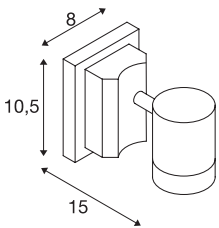

MYRA WALL

outdoor wall and ceiling light, single-headed, QPAR51, IP55, anthracite, max. 50W

The wall and ceiling light of the MYRA series is made from painted aluminium and glass, which covers the lamp(s). The lamp heads can be rotated and swivelled. With protection class IP55, it is suitable for outdoor use. The electrical connection of the luminaire, which comes in various colours, is directly to the 230V mains supply. The MYRA series includes other floor stands, display fittings and can therefore be used universally.

TECHNICAL DATA

Item no.	233105
Socket	GU10
Number of sockets	1
Tilt range	45 °
Horizontal rotation range	340 °
Rotating or tilting	rotary Bar and tiltable
IP Code	IP 55
Impact resistance class	IK 02
Assembly	Surface
Assembly details	Ceiling,Wall
Primary nominal voltage	220-240V ~50/60Hz
Safety class	I
Wattage	50 W
Color	anthracite
Light outlet	direct
Width	8 cm
Height	10.5 cm
Depth	15 cm
Diameter	7 cm
Net weight	0.566 kg
Gross weight	0.636 kg
BIG WHITE Page	785