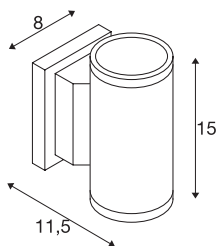

## MYRA

outdoor wall light, QPAR51, IP55, up/down, silver-grey, max. 70W

The wall light of the MYRA series is made from painted aluminium and glass, which covers the lamp. Thanks to the position of the two sockets which are fitted, the mounted luminaire produces two equal but opposite cones of light (UP/DOWN). With protection class IP55, it is suitable for outdoor use. The electrical connection of the luminaire, which comes in various colours, is directly to the 230V mains supply. The MYRA series includes other floor stands, display fittings and can therefore be used universally.

## TECHNICAL DATA

Item no.	233114
Socket	GU10
Number of sockets	2
Number of different light outlets	2
IP Code	IP 55
Impact resistance class	IK 02
Impact resistance	0.2 Joule
Assembly	Surface
Assembly details	Wall
Primary nominal voltage	220-240V ~50/60Hz
Safety class	I
Wattage	35 W
Color	grey
Light outlet	direct - indirect
Width	8 cm
Height	15 cm
Depth	11.5 cm
Net weight	0.6 kg
Gross weight	0.797 kg
BIG WHITE Page	764