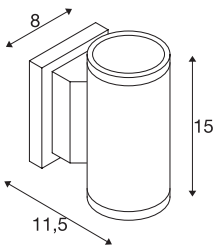

MYRA

outdoor wall light, QPAR51, IP55, up/down, anthracite, max. 70W

The wall light of the MYRA series is made from painted aluminium and glass, which covers the lamp. Thanks to the position of the two sockets which are fitted, the mounted luminaire produces two equal but opposite cones of light (UP/DOWN). With protection class IP55, it is suitable for outdoor use. The electrical connection of the luminaire, which comes in various colours, is directly to the 230V mains supply. The MYRA series includes other floor stands, display fittings and can therefore be used universally.

TECHNICAL DATA

Item no.	233115
Socket	GU10
Number of sockets	2
Number of different light outlets	2
IP Code	IP 55
Impact resistance class	IK 02
Impact resistance	0.2 Joule
Assembly	Surface
Assembly details	Wall
Primary nominal voltage	220-240V ~50/60Hz
Safety class	I
Wattage	35 W
Color	anthracite
Light outlet	direct - indirect
Width	8 cm
Height	15 cm
Depth	11.5 cm
Net weight	0.608 kg
Gross weight	0.817 kg
BIG WHITE Page	764