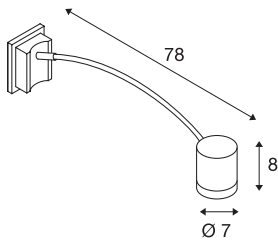

## MYRA DISPLAY

outdoor wall light, QPAR51, IP55, silver-grey, convex, max. 50W

The convex display fitting of the MYRA series is made from painted aluminium and glass, which covers the lamp. The lamp head mounted on the curved extension rod is rotatable and tiltable. With protection class IP55, it is suitable for outdoor use. The electrical connection of the luminaire, which comes in various colours, is directly to the 230V mains supply. The MYRA series includes other floor stands as well as wall lights and can therefore be used universally.

## TECHNICAL DATA

Item no.	233134
Socket	GU10
Number of sockets	1
Tilt range	45 °
Horizontal rotation range	340 °
Rotating or tilting	rotary Bar and tiltable
IP Code	IP 55
Impact resistance class	IK 02
Assembly	Surface
Assembly details	Wall
Primary nominal voltage	220-240V ~50/60Hz
Safety class	I
Wattage	50 W
Color	grey
Light outlet	direct
Height	8 cm
Depth	78 cm
Diameter	7 cm
Net weight	0.772 kg
Gross weight	1.33 kg
BIG WHITE Page	783