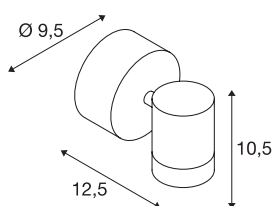

HELIA

outdoor wall light, single-headed, LED, 3000K, IP55, anthracite, tiltable, 8W

The puristic single-headed HELIA wall light consists of a cylindrical aluminium structure and it fitted with one warm-white high-voltage LED. The electrical connection of the luminaire, which comes in white, beige and anthracite, is made directly to the 230V mains supply. With protection class IP55, the floodlight is suitable for outdoor use. The lamps in the luminaire cannot be replaced. The HELIA series contains further pendants, wall lights, display lights, path lights and floor stands, and as such can be used universally.

TECHNICAL DATA

Item no.	233245
Number of different light outlets	1
Rotating or tilting	rotary Bar and tiltable
IP Code	IP 65
Impact resistance class	IK 04
Assembly	Surface
Assembly details	Ceiling,Wall
Primary nominal voltage	220-240V ~50/60Hz
Secondary power / voltage	500 mA
Safety class	I
Wattage	6.5 W
Minimum ambient temperature	-20 °C
Maximum ambient temperature	40 °C
Level of inrush current	4.5 A
Duration of inrush current	30 µs
Lumen	440 lm
Colour temperature	3000 Kelvin
Beam angle	35 °
Color	anthracite
CRI	80
LXXBXX data	L70B50
Service life	30000 h

Light Source

916573	
--------	---

Accessories

1002853	Spacer set , for outdoor wall-mounted lights anthracite
---------	---

Width	9.5 cm
Height	10.5 cm
Depth	12.5 cm
Net weight	0.627 kg
Gross weight	0.76 kg
BIG WHITE Page	809