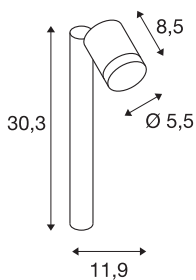

## HELIA

**outdoor floor stand, single-headed, LED, 3000K, IP55, anthracite, 8W, optional spike luminaire**

The puristic HELIA path light and floor stand is made of aluminium and fitted with one lamp head. The luminaire is equipped with a warm-white high-voltage LED. The light, which comes in anthracite, is connected directly to the 230V mains supply. With protection class IP55, the floodlight is suitable for outdoor use. This luminaire contains dimmable LED lamps. The lamps in the luminaire cannot be replaced. The HELIA series also contains pendants, wall lights and display floodlights as such it can be used universally.

## TECHNICAL DATA

Item no.	233275
Number of different light outlets	1
Rotating or tilting	rotary Bar and tiltable
IP Code	IP 55
Impact resistance class	IK 04
Assembly	Surface
Assembly details	Ground with Acc.
Primary nominal voltage	220-240V ~50/60Hz
Secondary power / voltage	500 mA
Safety class	I
Wattage	6.5 W
Minimum ambient temperature	-20 °C
Maximum ambient temperature	40 °C
Level of inrush current	4.5 A
Duration of inrush current	30 µs
Lumen	440 lm
Colour temperature	3000 Kelvin
Beam angle	35 °
Color	anthracite
CRI	80
LXXBXX data	L70B50
Service life	30000 h

Width	5.5 cm
Height	30.3 cm
Depth	11.9 cm
Net weight	0.774 kg
Gross weight	1.027 kg