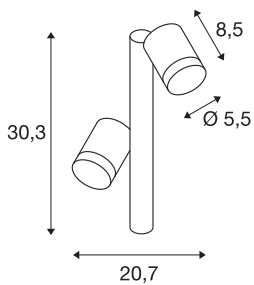

## HELIA

outdoor floor stand, double-headed, LED, 3000K, IP55, anthracite, 16W, optional spike luminaire

The puristic HELIA path light and floor stand is made of aluminium and fitted with one lamp head. The luminaire is fitted with two high-voltage, warm-white LEDs. The light, which comes in anthracite, is connected directly to the 230V mains supply. With protection class IP55, the floodlight is suitable for outdoor use. The lamps in the luminaire cannot be replaced. The HELIA series also contains pendants, wall lights and display floodlights as such it can be used universally.

## TECHNICAL DATA

Item no.	233285
Number of different light outlets	2
Rotating or tilting	rotary Bar and tiltable
IP Code	IP 55
Impact resistance class	IK 04
Assembly	Surface
Assembly details	Ground with Acc.
Primary nominal voltage	220-240V ~50/60Hz
Secondary power / voltage	500 mA
Safety class	I
Wattage	13 W
Minimum ambient temperature	-20 °C
Maximum ambient temperature	40 °C
Level of inrush current	4.5 A
Duration of inrush current	30 µs
Lumen	880 lm
Colour temperature	3000 Kelvin
Beam angle	35 °
Color	anthracite
CRI	80
LXXBXX data	L70B50
Service life	30000 h

Width	5.5 cm
Height	30.3 cm
Depth	20.7 cm
Net weight	1.07 kg
Gross weight	1.405 kg