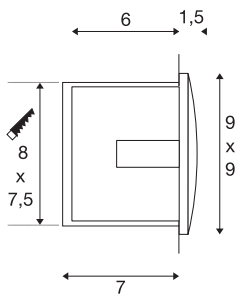

DOWNUNDER OUT LED S

outdoor recessed wall light, LED, 3000K, white

The DOWNUNDER OUT LED S recessed wall light is made of aluminium, and outfitted with high output SMD LEDs that produce downward directed, glare-free light emission. Thanks to its IP55 protection class, the luminaire is suitable for outdoor use. The luminaire is connected directly to the 230V mains supply. A mounting pot is included in the delivery for simple assembly.

TECHNICAL DATA

Item no.	233601
IP Code	IP 55
Assembly	Recessed
Assembly details	Wall
Primary nominal voltage	220-240V ~50/60Hz
Secondary power / voltage	300 mA
Safety class	I
Wattage	1.7 W
Minimum ambient temperature	-25 °C
Maximum ambient temperature	50 °C
Stroboscopic effect (SVM)	0.01
Lumen	65 lm
Colour temperature	3000 Kelvin
Color	white
CRI	80
LXXBXX data	L70B50
Service life	25000 h
Width	9 cm
Height	9 cm
Depth	5 cm
Net weight	0.257 kg
Gross weight	0.298 kg

Light Source

916595 

Shape of cut-out	square
Installation length	8 cm
Installation width	7.5 cm
Installation depth	7 cm
BIG WHITE Page	823