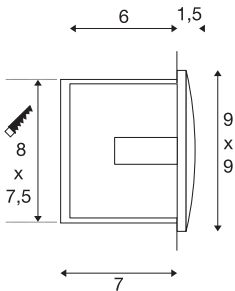

DOWNUNDER OUT LED S

outdoor recessed wall light, LED, 3000K, white

The DOWNUNDER OUT LED S recessed wall light is made of aluminium, and outfitted with high output SMD LEDs that produce downward directed, glare-free light emission. Thanks to its IP55 protection class, the luminaire is suitable for outdoor use. The luminaire is connected directly to the 230V mains supply. A mounting pot is included in the delivery for simple assembly.

TECHNICAL DATA

Item no.	233601
IP Code	IP 55
Assembly	Recessed
Assembly details	Wall
Primary nominal voltage	220-240V ~50/60Hz
Secondary power / voltage	300 mA
Safety class	I
Wattage	1.7 W
Minimum ambient temperature	-25 °C
Maximum ambient temperature	50 °C
Stroboscopic effect (SVM)	0.01
Lumen	65 lm
Colour temperature	3000 Kelvin
Color	white
CRI	80
LXXBXX data	L70B50
Service life	25000 h
Width	9 cm
Height	9 cm
Depth	5 cm
Net weight	0.257 kg
Gross weight	0.298 kg

Light Source

916595 

Shape of cut-out	square
Installation length	8 cm
Installation width	7.5 cm
Installation depth	7 cm
BIG WHITE Page	823