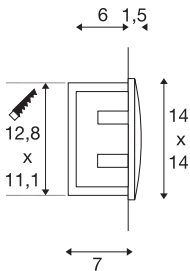

DOWNUNDER OUT LED L

outdoor recessed wall light, LED, 3000K, white

The DOWNUNDER OUT LED L recessed wall light is made of aluminium, and outfitted with high output SMD LEDs that produce downward directed, glare-free light emission. Thanks to its IP55 protection class, the luminaire is suitable for outdoor use. The luminaire is connected directly to the 230V mains supply. A mounting pot is included in the delivery for simple assembly.

TECHNICAL DATA

Item no.	233611
IP Code	IP 55
Assembly	Recessed
Assembly details	Wall
Primary nominal voltage	220-240V ~50/60Hz
Secondary power / voltage	300 mA
Safety class	I
Wattage	4 W
Minimum ambient temperature	-25 °C
Maximum ambient temperature	50 °C
Stroboscopic effect (SVM)	0
Lumen	155 lm
Colour temperature	3000 Kelvin
Color	white
CRI	80
LXXBXX data	L70B50
Service life	25000 h
Width	14 cm
Height	14 cm
Depth	5 cm
Net weight	0.493 kg
Gross weight	0.562 kg

Light Source

916417	
--------	---

Shape of cut-out	square
Installation length	12.8 cm
Installation width	11.1 cm
Installation depth	7 cm