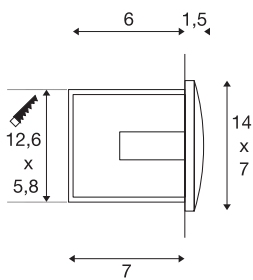

DOWNUNDER OUT LED M

outdoor recessed wall light, LED, 3000K, white

The DOWNUNDER OUT LED M recessed wall light is made of aluminium, and outfitted with high output SMD LEDs that produce downward directed, glare-free light emission. Thanks to its IP55 protection class, the luminaire is suitable for outdoor use. The luminaire is connected directly to the 230V mains supply. A mounting pot is included in the delivery for simple assembly.

TECHNICAL DATA

Item no.	233621
IP Code	IP 55
Assembly	Recessed
Assembly details	Wall
Primary nominal voltage	220-240V ~50/60Hz
Secondary power / voltage	300 mA
Safety class	I
Wattage	4 W
Minimum ambient temperature	-25 °C
Maximum ambient temperature	50 °C
Stroboscopic effect (SVM)	0
Lumen	155 lm
Colour temperature	3000 Kelvin
Color	white
CRI	80
LXXBXX data	L70B50
Service life	25000 h
Width	14 cm
Height	7 cm
Depth	5 cm
Net weight	0.324 kg
Gross weight	0.379 kg

Light Source

916417	
--------	--

Shape of cut-out	square
Installation length	12.6 cm
Installation width	5.8 cm
Installation depth	7 cm
BIG WHITE Page	823