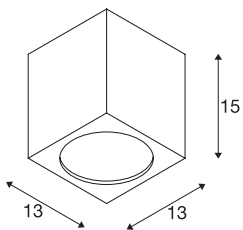

BIG THEO CEILING

outdoor ceiling light, LED, 3000K, anthracite

The BIG THEO CEILING LED ceiling light is made of aluminium and glass. Thanks to the position of the built-in sockets, the installed luminaire produces a wide radiating cone of light. It is suitable for use outdoors thanks to its IP44 protection class. Thanks to the built-in LED driver, the electrical connection of the luminaire, which comes in several colour versions, is made directly to the 230V mains supply. In addition, the BIG THEO series includes wall and ceiling lights and is therefore universally deployable. This luminaire includes built-in LED lamps.

TECHNICAL DATA

Item no.	234535
Number of different light outlets	1
IP Code	IP 44
Impact resistance class	IK 02
Impact resistance	0.2 Joule
Assembly	Surface
Assembly details	Ceiling
Primary nominal voltage	100-277V ~50/60Hz
Secondary power / voltage	500 mA
Safety class	I
Wattage	21 W
Minimum ambient temperature	-20 °C
Maximum ambient temperature	35 °C
Level of inrush current	17 A
Duration of inrush current	35 µs
Stroboscopic effect (SVM)	0.13
Lumen	2000 lm
Colour temperature	3000 Kelvin
Beam angle	24 °
Color	anthracite
CRI	80
LXXBXX data	L70B50

Light Source

916394	
--------	---

Service life	30000 h
Length	13 cm
Width	13 cm
Depth	15 cm
Net weight	1.334 kg
Gross weight	1.506 kg
BIG WHITE Page	797