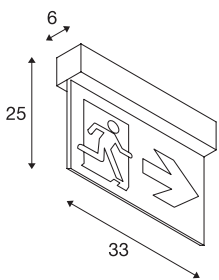

P-LIGHT 33

wall and ceiling light, emergency exit light, LED, 6000-K, white, L/W/H 33/6/25 cm, 4W

The P-LIGHT 33 emergency lighting system is suitable for use as a wall and ceiling light. The safety lights are fitted with a built-in Ni-MH battery with an automatic self-test. The detection range is 24 m. The emergency operating time of the luminaires is three hours. The luminaires can be operated permanently switched on / stand-by operation. The luminaire is connected directly to the 230V mains supply. Other variants of the P-LIGHT series are available. The luminaire is supplied with three signs with different arrow directions (right / left / down). As an option, other signs are available.

TECHNICAL DATA

Item no.	240002
Number of different light outlets	1
IP Code	IP 20
Assembly	Surface
Assembly details	Ceiling,Wall
Primary nominal voltage	220-240V ~50/60Hz
Safety class	II
Wattage	4 W
Lumen	32 lm
Colour temperature	6000 Kelvin
Color	white
CRI	70
LXXBXX data	L70B50
Service life	25000 h
Width	33 cm
Height	25 cm
Depth	6 cm
Net weight	1.449 kg
Gross weight	1.857 kg