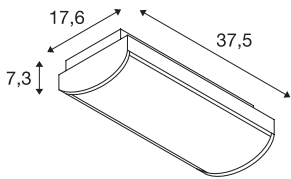

P-LIGHT

ceiling light, LED, 6000K, IP65, rectangular, white, 6,5W

P-LIGHT suitable for use as emergency lighting for surface-mounted wall and ceiling lights. The safety lights are fitted with two built-in Ni-MH batteries with an automatic self-test and detection range of 30m. The emergency operating time of the luminaires is three hours. The luminaires can be operated permanently switched on / stand-by operation. The electrical connection is directly to the 230V supply. Other variants of the P-LIGHT series are available.

TECHNICAL DATA

Item no.	240004
Number of different light outlets	1
IP Code	IP 65
Assembly	Surface
Assembly details	Ceiling,Wall
Primary nominal voltage	220-240V ~50/60Hz
Safety class	II
Wattage	5 W
Lumen	135 lm
Colour temperature	6000 Kelvin
Beam angle	110 °
Color	white
CRI	70
LXXBXX data	L70B50
Service life	25000 h
Light distribution	symmetric
Light outlet	direct
Width	37.5 cm
Height	17.6 cm
Depth	7.3 cm
Net weight	1.293 kg
Gross weight	1.438 kg