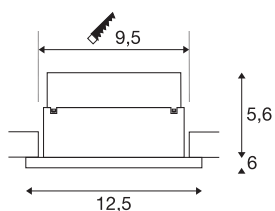

P-LIGHT

recessed fitting, LED, 6000K, round, white, 5W

P-LIGHT suitable for use as emergency lighting for wall and ceiling installation. The two rigid lamp heads are each fitted with a 2W LED. The safety lights are fitted with two built-in Ni-MH rechargeable batteries and an auto test function. The emergency operating time of the luminaires is three hours. The luminaires can be operated permanently switched on / stand-by operation. The electrical connection is directly to the 230V supply. Other variants of the P-LIGHT series are available.

TECHNICAL DATA

Item no.	240006
Number of different light outlets	1
IP Code	IP 20
Assembly	Recessed
Assembly details	Ceiling
Primary nominal voltage	220-240V ~50Hz
Safety class	II
Wattage	5 W
Lumen	120 lm
Colour temperature	6000 Kelvin
Beam angle	90 °
Color	white
CRI	70
LXXBXX data	L70B50
Service life	25000 h
Light distribution	symmetric
Light outlet	direct
Height	6.2 cm
Diameter	12.5 cm
Net weight	0.41 kg
Gross weight	0.477 kg
Shape of cut-out	round

Installation depth	7.5 cm
Installation diameter	9.5 cm

Accessories

240024	RECHARGEABLE BATTERY , for P-LIGHT, 7.2V, 1000mA
--------	--