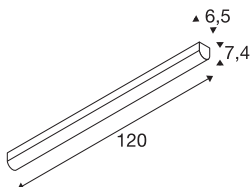

BENA

ceiling light, LED, 3000K, white, L/W/H 120/6.5/7.4 cm

The BENA LED 120 wall and ceiling light is a professional luminaire for surface mounting. There is a 28 Watt LED within the white frame which provides the necessary illumination strength. The luminaire is ideal for modern furnishings due to its functional light, and is optionally available in cold and warm white. Thanks to the built-in LED driver, the BENA LED 120 wall and ceiling light is ready for direct connection to the 230V mains power supply.

TECHNICAL DATA

Item no.	631337
Assembly	Surface
Assembly details	Ceiling,Wall
Primary nominal voltage	220-240V ~50/60Hz
Secondary power / voltage	700 mA
Safety class	I
Wattage	28 W
Minimum ambient temperature	-20 °C
Maximum ambient temperature	40 °C
Stroboscopic effect (SVM)	0.01
Lumen	3800 lm
Colour temperature	3000 Kelvin
Beam angle	120 °
Color	white
CRI	80
LXXBXX data	L70B50
Service life	50000 h
Length	120 cm
Width	6.5 cm
Height	7.4 cm
Net weight	1.898 kg
Gross weight	2.154 kg