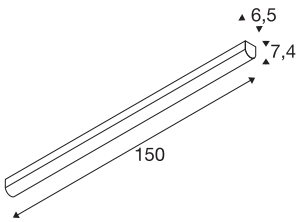

## BENA

ceiling light, LED, 3000K, white, L/W/H 150/6.5/7.4 cm

The BENA LED 150 wall and ceiling light is a professional luminaire for surface mounting. There is a 38 Watt LED within the white frame which provides the necessary illumination strength. The luminaire is ideal for modern furnishings due to its functional light, and is optionally available in cold and warm white. Thanks to the built-in LED driver, the BENA LED 150 wall and ceiling light is ready for direct connection to the 230V mains power supply.

## TECHNICAL DATA

Item no.	631339
Assembly	Surface
Assembly details	Ceiling,Wall
Primary nominal voltage	220-240V ~50/60Hz
Secondary power / voltage	700 mA
Safety class	I
Wattage	36 W
Minimum ambient temperature	-20 °C
Maximum ambient temperature	40 °C
Stroboscopic effect (SVM)	0.01
Lumen	5000 lm
Colour temperature	3000 Kelvin
Beam angle	120 °
Color	white
CRI	80
LXXBXX data	L70B50
Service life	50000 h
Length	150 cm
Width	6.5 cm
Height	7.4 cm
Net weight	2.393 kg
Gross weight	2.68 kg