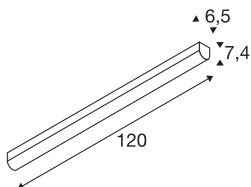

BENA

ceiling light, LED, 4000K, white, L/W/H 120/6.5/7.4 cm

The BENA LED 120 wall and ceiling light is a professional luminaire for surface mounting. There is a 28 Watt LED within the white frame which provides the necessary illumination strength. The luminaire is ideal for modern furnishings due to its functional light, and is optionally available in cold and warm white. Thanks to the built-in LED driver, the BENA LED 120 wall and ceiling light is ready for direct connection to the 230V mains power supply.

TECHNICAL DATA

Item no.	631347
Assembly	Surface
Assembly details	Ceiling,Wall
Primary nominal voltage	220-240V ~50/60Hz
Secondary power / voltage	700 mA
Safety class	I
Wattage	28 W
Minimum ambient temperature	-20 °C
Maximum ambient temperature	40 °C
Stroboscopic effect (SVM)	0.01
Lumen	4000 lm
Colour temperature	4000 Kelvin
Beam angle	120 °
Color	white
CRI	80
LXXBXX data	L70B50
Service life	50000 h
Length	120 cm
Width	6.5 cm
Height	7.4 cm
Net weight	1.963 kg
Gross weight	2.226 kg