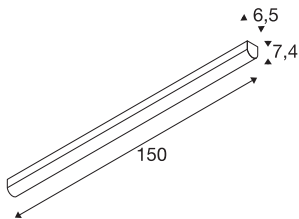

BENA

ceiling light, LED, 4000K, white, L/W/H 150/6.5/7.4 cm

The BENA LED 150 wall and ceiling light is a professional luminaire for surface mounting. There is a 38 Watt LED within the white frame which provides the necessary illumination strength. The luminaire is ideal for modern furnishings due to its functional light, and is optionally available in cold and warm white. Thanks to the built-in LED driver, the BENA LED 150 wall and ceiling light is ready for direct connection to the 230V mains power supply.

TECHNICAL DATA

Item no.	631349
Assembly	Surface
Assembly details	Ceiling,Wall
Primary nominal voltage	220-240V ~50/60Hz
Secondary power / voltage	700 mA
Safety class	I
Wattage	36 W
Minimum ambient temperature	-20 °C
Maximum ambient temperature	40 °C
Stroboscopic effect (SVM)	0.01
Lumen	5400 lm
Colour temperature	4000 Kelvin
Beam angle	120 °
Color	white
CRI	80
LXXBXX data	L70B50
Service life	50000 h
Length	150 cm
Width	6.5 cm
Height	7.4 cm
Net weight	2.329 kg
Gross weight	2.61 kg