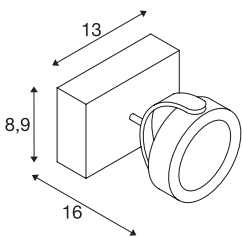

## KALU

wall and ceiling light, single-headed, LED, 3000K, black, 60°

As one would expect, the LED extension of the popular KALU series guarantees the utterly free adjustment of lamp heads. Fitted with dimmable, high output LEDs, the KALU series has just become even more efficient and versatile! Available in matt black or black and white, KALU wall and ceiling light is supplied ready for direct connection to 230V mains supply.

## TECHNICAL DATA

Item no.	1000127
Number of different light outlets	1
Rotating or tilting	rotary Bar and tiltable
IP Code	IP 20
Assembly	Surface
Assembly details	Ceiling,Wall
Dimmable	Yes
Dimming technology	trailing edge
Primary nominal voltage	220-240V ~50/60Hz
Secondary power / voltage	350 mA
Safety class	I
Wattage	17 W
Level of inrush current	10 A
Duration of inrush current	40 µs
Stroboscopic effect (SVM)	0.02
Lumen	1000 lm
Colour temperature	3000 Kelvin
Beam angle	60 °
Color	black
CRI	80
LXXBXX data	L70B50
Service life	40000 h

Light Source

916610	
--------	---

Light distribution	rotational symmetric
Light outlet	direct
Length	13 cm
Width	8.9 cm
Height	16 cm
Net weight	0.783 kg
Gross weight	0.915 kg
BIG WHITE Page	403