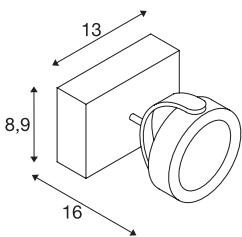

## KALU

wall and ceiling light, single-headed, LED, 3000K, white/black, 60°

As one would expect, the LED extension of the popular KALU series guarantees the utterly free adjustment of lamp heads. Fitted with dimmable, high output LEDs, the KALU series has just become even more efficient and versatile! Available in matt black or black and white, KALU wall and ceiling light is supplied ready for direct connection to 230V mains supply.

## TECHNICAL DATA

Item no.	1000128
Number of different light outlets	1
Rotating or tilting	rotary Bar and tiltable
IP Code	IP 20
Assembly	Surface
Assembly details	Ceiling,Wall
Dimmable	Yes
Dimming technology	trailing edge
Primary nominal voltage	220-240V ~50/60Hz
Secondary power / voltage	350 mA
Safety class	I
Wattage	17 W
Level of inrush current	10 A
Duration of inrush current	40 µs
Stroboscopic effect (SVM)	0.02
Lumen	1000 lm
Colour temperature	3000 Kelvin
Beam angle	60 °
Color	white
CRI	80
LXXBXX data	L70B50
Service life	40000 h

Light Source

916610		Light distribution	rotational symmetric
		Light outlet	direct
		Length	13 cm
		Width	8.9 cm
		Height	16 cm
		Net weight	0.812 kg
		Gross weight	0.947 kg
		BIG WHITE Page	403