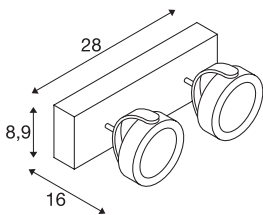

KALU

wall and ceiling light, double-headed, LED, 3000K, white/black, 60°

As one would expect, the LED extension of the popular KALU series guarantees the utterly free adjustment of lamp heads. Fitted with dimmable, high output LEDs, the KALU series has just become even more efficient and versatile! Available in matt black or black and white, KALU wall and ceiling light is supplied ready for direct connection to 230V mains supply.

TECHNICAL DATA

Item no.	1000130
Number of different light outlets	2
Rotating or tilting	rotary Bar and tiltable
IP Code	IP 20
Assembly	Surface
Assembly details	Ceiling,Wall
Dimmable	Yes
Dimming technology	trailing edge
Primary nominal voltage	220-240V ~50/60Hz
Secondary power / voltage	700 mA
Safety class	I
Wattage	31 W
Rated standby power	0.5 W
Stroboscopic effect (SVM)	0.03
Lumen	2000 lm
Colour temperature	3000 Kelvin
Beam angle	60 °
Color	white
CRI	80
LXXBXX data	L70B50
Service life	40000 h
Light distribution	rotational symmetric

Light Source

916610	
--------	---

Light outlet	direct
Risk Group	1
Length	28 cm
Width	8.9 cm
Height	16 cm
Net weight	1.478 kg
Gross weight	1.798 kg
BIG WHITE Page	403