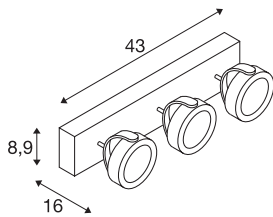

## KALU

wall and ceiling light, three-headed, LED, 3000K, black, 60°

As one would expect, the LED extension of the popular KALU series guarantees the utterly free adjustment of lamp heads. Fitted with dimmable, high output LEDs, the KALU series has just become even more efficient and versatile! Available in matt black or black and white, KALU wall and ceiling light is supplied ready for direct connection to 230V mains supply.

## TECHNICAL DATA

Item no.	1000131
Number of different light outlets	3
Rotating or tilting	rotary Bar and tiltable
IP Code	IP 20
Assembly	Surface
Assembly details	Ceiling,Wall
Dimmable	Yes
Dimming technology	Leading edge,trailing edge
Primary nominal voltage	220-240V ~50/60Hz
Secondary power / voltage	1050 mA
Safety class	I
Wattage	47 W
Minimum ambient temperature	-20 °C
Maximum ambient temperature	30 °C
Rated standby power	0.5 W
Number of luminaires at LS B16A	28
Number of luminaires at LS C16A	28
Stroboscopic effect (SVM)	0.03
Lumen	3400 lm
Colour temperature	3000 Kelvin
Beam angle	60 °
Color	black

Light Source

916610	
--------	---

CRI	80
LXXBXX data	L80B50
Service life	50000 h
Risk Group	1
Length	43 cm
Width	8.9 cm
Height	16 cm
Net weight	2.21 kg
Gross weight	2.61 kg
BIG WHITE Page	403