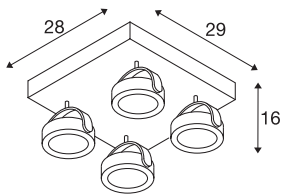

KALU

wall and ceiling light, four-headed, LED, 3000K, square, black, 60°

As one would expect, the LED extension of the popular KALU series guarantees the utterly free adjustment of lamp heads. Fitted with dimmable, high output LEDs, the KALU series has just become even more efficient and versatile! Available in matt black or black and white, KALU wall and ceiling light is supplied ready for direct connection to 230V mains supply.

TECHNICAL DATA

Item no.	1000135
Number of different light outlets	4
Rotating or tilting	rotary Bar and tiltable
IP Code	IP 20
Assembly	Surface
Assembly details	Ceiling,Wall
Dimmable	Yes
Dimming technology	trailing edge
Primary nominal voltage	220-240V ~50/60Hz
Secondary power / voltage	700 mA
Safety class	I
Wattage	60 W
Rated standby power	0.5 W
Stroboscopic effect (SVM)	0.03
Lumen	4000 lm
Colour temperature	3000 Kelvin
Beam angle	60 °
Color	black
CRI	80
LXXBXX data	L70B50
Service life	40000 h
Light distribution	rotational symmetric

Light Source

916610		Light outlet	direct
		Length	28 cm
		Width	29 cm
		Height	16 cm
		Net weight	3.662 kg
		Gross weight	4.373 kg
		BIG WHITE Page	403