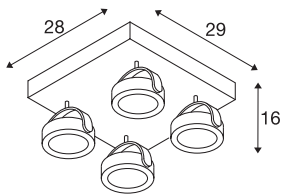

## KALU

wall and ceiling light, four-headed, LED, 3000K, square, white/black, 60°

As one would expect, the LED extension of the popular KALU series guarantees the utterly free adjustment of lamp heads. Fitted with dimmable, high output LEDs, the KALU series has just become even more efficient and versatile! Available in matt black or black and white, KALU wall and ceiling light is supplied ready for direct connection to 230V mains supply.

## TECHNICAL DATA

Item no.	1000136
Number of different light outlets	4
Rotating or tilting	rotary Bar and tiltable
IP Code	IP 20
Assembly	Surface
Assembly details	Ceiling,Wall
Dimmable	Yes
Dimming technology	trailing edge
Primary nominal voltage	220-240V ~50/60Hz
Secondary power / voltage	700 mA
Safety class	I
Wattage	60 W
Rated standby power	0.5 W
Stroboscopic effect (SVM)	0.03
Lumen	4000 lm
Colour temperature	3000 Kelvin
Beam angle	60 °
Color	white
CRI	80
LXXBXX data	L70B50
Service life	40000 h
Light distribution	rotational symmetric

Light Source

916610		Light outlet	direct
		Length	28 cm
		Width	29 cm
		Height	16 cm
		Net weight	3.721 kg
		Gross weight	4.382 kg
		BIG WHITE Page	403