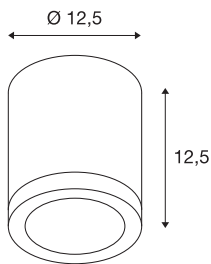

## ROX CEILING OUT

**QPAR11, outdoor ceiling light, brushed aluminium, max. 50W, IP44**

The puristic ceiling light of the ROX series is made from brushed aluminium and glass, which covers the lamp. It is suitable for use outdoors thanks to its IP44 protection class. The electrical connection is made directly to the 230V mains supply. The ROX series also includes wall lights as well as floor stands with different sockets and can therefore be used universally.

## TECHNICAL DATA

Item no.	1000332
Socket	GU10
Lamp	QPAR111
Number of sockets	1
Lamps included	No
IP Code	IP 44
Assembly	Surface
Assembly details	Ceiling
Primary nominal voltage	220-240V ~50/60Hz
Safety class	I
Wattage	50 W
Color	aluminium
Light outlet	direct
Height	12.5 cm
Diameter	12.5 cm
Net weight	0.8 kg
Gross weight	1.006 kg
BIG WHITE Page	801