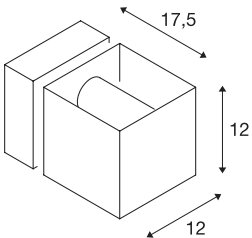

SQUARE TURN

QT14, outdoor wall light, silver-grey, max. 42W, IP44

Cube-shaped wall light made from aluminium. The frosted, self-supporting protective glass is placed within the rotatable lamp head and surrounded by its housing. It is protection class IP44 and suitable for outdoor use. The electrical connection is made directly to the 230V mains supply. In addition, the installation can be extended by floor lamps of the series.

TECHNICAL DATA

Item no.	1000335
Socket	G9
Lamp	QT14
Number of sockets	1
Lamps included	No
IP Code	IP 44
Assembly	Surface
Assembly details	Wall
Primary nominal voltage	220-240V ~50/60Hz
Safety class	I
Wattage	42 W
Color	grey
Light outlet	direct - indirect
Width	12 cm
Height	12 cm
Depth	17.8 cm
Net weight	1.3 kg
Gross weight	1.556 kg
BIG WHITE Page	781