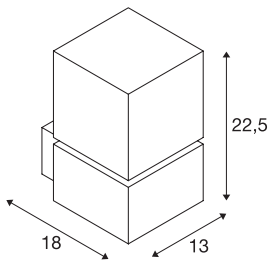

SQUARE WALL

E27, outdoor wall light, stainless steel 304, max. 20W, IP44

The recessed wall lights of the SQUARE series consist of stainless steel 304 and an opalescent acrylic cube containing the lamp. It is suitable for use outdoors thanks to its IP44 protection class. The electrical connection is made directly to the 230V mains supply. The SQUARE series also includes ceiling lights and floor stands and can therefore be used universally.

TECHNICAL DATA

Item no.	1000336
Socket	E27
Number of sockets	1
IP Code	IP 44
Impact resistance class	IK 02
Impact resistance	0.2 Joule
Assembly	Surface
Assembly details	Wall
Primary nominal voltage	220-240V ~50/60Hz
Safety class	I
Wattage	20 W
Color	stainless steel
Width	13 cm
Height	22.5 cm
Depth	18 cm
Net weight	1.137 kg
Gross weight	1.688 kg
BIG WHITE Page	779