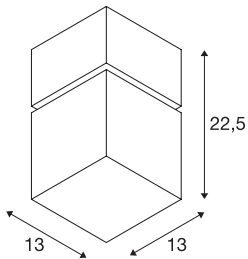

## SQUARE CEILING

E27, outdoor ceiling light, stainless steel 304, max. 20-W, IP44

The ceiling lights in the SQUARE series consist of stainless steel 304 and an opal acrylic cube which contains the bulb. It is suitable for use outdoors thanks to its IP44 protection class. The electrical connection is made directly to the 230V mains supply.

## TECHNICAL DATA

Item no.	1000337
Number of sockets	1
IP Code	IP 44
Impact resistance class	IK 02
Impact resistance	0.2 Joule
Assembly	Surface
Assembly details	Wall
Primary nominal voltage	220-240V ~50/60Hz
Safety class	I
Wattage	20 W
Color	stainless steel
Length	13 cm
Width	13 cm
Height	22.5 cm
Net weight	0.983 kg
Gross weight	1.249 kg