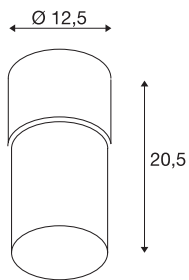

ROX ACRYL CEILING

E27, outdoor ceiling light, brushed aluminium, max. 20W, IP44

The ceiling light of the ROX ACRYL series is made from brushed aluminium and opalescent acrylic, which completely covers the lamp(s). It is suitable for use outdoors thanks to its IP44 protection class. The electrical connection is made directly to the 230V mains supply. The ROX ACRYL series also includes wall lights and floor stands and can therefore be used universally.

TECHNICAL DATA

| | |
|-------------------------|----------------------|
| Item no. | 1000338 |
| Number of sockets | 1 |
| IP Code | IP 44 |
| Impact resistance class | IK 02 |
| Impact resistance | 0.2 Joule |
| Assembly | Surface |
| Assembly details | Ceiling |
| Primary nominal voltage | 220-240V ~50/60Hz |
| Safety class | I |
| Wattage | 20 W |
| Color | aluminium |
| Light distribution | rotational symmetric |
| Light outlet | direct - indirect |
| Height | 20.5 cm |
| Diameter | 12.5 cm |
| Net weight | 0.857 kg |
| Gross weight | 0.994 kg |