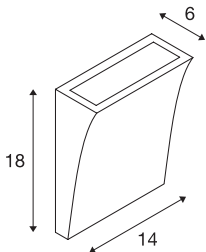

## DELWA WIDE

LED outdoor wall light, 3000K, 100°, white, IP44

The DELWA WIDE aluminium wall light is fitted with two powerful flat LEDs with a warm white colour of light. The electrical connection of the aluminium luminaire is made directly to the 230V mains supply using the built-in driver. With protection class IP44, the luminaire is available in several colour versions and is suitable for outdoor use.

## TECHNICAL DATA

Item no.	1000340
Number of different light outlets	1
IP Code	IP 44
Impact resistance class	IK 02
Impact resistance	0.2 Joule
Assembly	Surface
Assembly details	Wall
Primary nominal voltage	220-240V ~50/60Hz
Secondary power / voltage	700 mA
Safety class	I
Wattage	10 W
Minimum ambient temperature	-20 °C
Maximum ambient temperature	45 °C
Stroboscopic effect (SVM)	0.04
Lumen	840 lm
Colour temperature	3000 Kelvin
Beam angle	100 °
Color	white
CRI	80
LXXBXX data	L70B50
Service life	30000 h
Width	14 cm

Light Source

916546	
--------	---

Height	18 cm
Depth	6 cm
Net weight	0.899 kg
Gross weight	0.983 kg
BIG WHITE Page	767