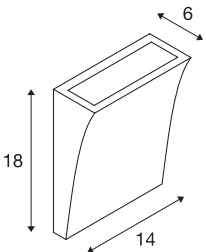

DELWA WIDE LED

outdoor wall light, 3000K, 100°, anthracite, IP44

The DELWA WIDE aluminium wall light is fitted with two powerful flat LEDs with a warm white colour of light. The electrical connection of the aluminium luminaire is made directly to the 230V mains supply using the built-in driver. With protection class IP44, the luminaire is available in several colour versions and is suitable for outdoor use.

TECHNICAL DATA

Item no.	1000342
Number of different light outlets	1
IP Code	IP 44
Impact resistance class	IK 02
Impact resistance	0.2 Joule
Assembly	Surface
Assembly details	Wall
Primary nominal voltage	220-240V ~50/60Hz
Secondary power / voltage	700 mA
Safety class	I
Wattage	10 W
Minimum ambient temperature	-20 °C
Maximum ambient temperature	45 °C
Stroboscopic effect (SVM)	0.04
Lumen	840 lm
Colour temperature	3000 Kelvin
Beam angle	100 °
Color	anthracite
CRI	80
LXXBXX data	L70B50
Service life	30000 h
Width	14 cm

Light Source

916546	
--------	---

Height	18 cm
Depth	6 cm
Net weight	0.889 kg
Gross weight	0.969 kg
BIG WHITE Page	767