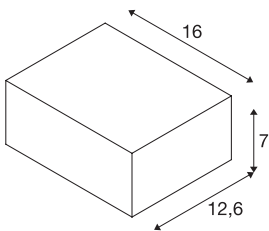

SHELL 15

WL, LED Indoor surface-mounted wall light, 3000K, white

The elegant SHELL wall light is a combination of aluminium and acrylic glass. The dimmable wall light is available in two sizes. The one or two long-life LEDs each have output of 12W, and provide the required luminous intensity. The wall light has a strong design and can be directly connected to the 230V mains supply as it has an integrated LED driver.

TECHNICAL DATA

Item no.	1000422
Number of different light outlets	1
IP Code	IP 20
Impact resistance class	IK 02
Impact resistance	0.2 Joule
Assembly	Surface
Assembly details	Wall
Dimmable	Yes
Dimming technology	Leading edge, trailing edge
Primary nominal voltage	220-240V ~50/60Hz
Secondary power / voltage	350 mA
Safety class	I
Wattage	15 W
Minimum ambient temperature	-20 °C
Maximum ambient temperature	40 °C
Level of inrush current	5 A
Duration of inrush current	100 µs
Stroboscopic effect (SVM)	0.01
Lumen	1400 lm
Colour temperature	3000 Kelvin
Beam angle	120 °
Color	white

Light Source

780780	
--------	---

CRI	80
LXXBXX data	L70B50
Service life	50000 h
Risk Group	1
Width	12.6 cm
Height	7 cm
Depth	16 cm
Net weight	0.933 kg
Gross weight	1.135 kg
BIG WHITE Page	365