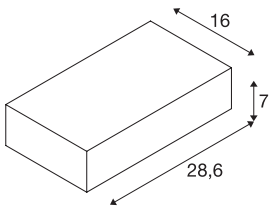

## SHELL 30

WL, LED Indoor surface-mounted wall light, 3000K, white

The elegant SHELL wall light is a combination of aluminium and acrylic glass. The dimmable wall light is available in two sizes. The one or two long-life LEDs each have output of 12W, and provide the required luminous intensity. The wall light has a strong design and can be directly connected to the 230V mains supply as it has an integrated LED driver.

## TECHNICAL DATA

Item no.	1000423
Number of different light outlets	1
IP Code	IP 20
Impact resistance class	IK 02
Impact resistance	0.2 Joule
Assembly	Surface
Assembly details	Wall
Dimmable	Yes
Dimming technology	trailing edge
Primary nominal voltage	220-240V ~50/60Hz
Secondary power / voltage	700 mA
Safety class	I
Wattage	54 W
Level of inrush current	20 A
Stroboscopic effect (SVM)	0.01
Lumen	5600 lm
Colour temperature	3000 Kelvin
Beam angle	120 °
Color	white
CRI	80
LXXBXX data	L70B50
Service life	50000 h

Light Source

780780	
--------	---

Light distribution	symmetric
Light outlet	direct
Light outlet 2	indirect
Risk Group	1
Width	28.6 cm
Height	7 cm
Depth	16 cm
Net weight	1.802 kg
Gross weight	2.069 kg
BIG WHITE Page	365