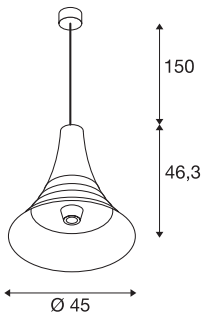

## BATO 45 PD

Indoor pendant light, black, E27, max. 60W

The pendants in the BATO family are available in two sizes and three colour variants. You can also choose between built-in LED light sources and an E27 socket. The family is completed with associated wall lights and ceiling lights. The BATO is supplied ready for direct connection to a 230V mains power supply.

## TECHNICAL DATA

Item no.	1000433
Socket	E27
Number of sockets	1
IP Code	IP 20
Assembly	Surface
Assembly details	Ceiling
Primary nominal voltage	220-240V ~50/60Hz
Safety class	I
Wattage	60 W
Color	black
Light outlet	diffuse
Height	46.3 cm
Diameter	45 cm
Pendant length	150 cm
Net weight	2.592 kg
Gross weight	4.424 kg

**Recommended lamp**

1005305	A60 E27 Mirrorhead , chrome LED light, 7.5W 2700K CRI90 180°
1005265	ST64 E27 , gold LED ligh- t, 7.5W 2500K CRI90 320°
1005303	A60 E27 , transparent LED light, 7.5W 2700K CRI90 320°
1005286	QT14 G9 , White LED light, 3.6W 3000K CRI90 300°