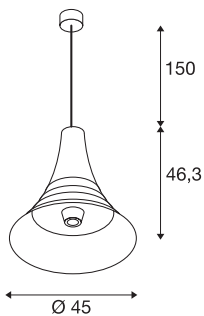

## BATO 45 PD

Indoor pendant light, black, E27, max. 60W

The pendants in the BATO family are available in two sizes and three colour variants. You can also choose between built-in LED light sources and an E27 socket. The family is completed with associated wall lights and ceiling lights. The BATO is supplied ready for direct connection to a 230V mains power supply.

## TECHNICAL DATA

|                         |                   |
|-------------------------|-------------------|
| Item no.                | 1000433           |
| Socket                  | E27               |
| Number of sockets       | 1                 |
| IP Code                 | IP 20             |
| Assembly                | Surface           |
| Assembly details        | Ceiling           |
| Primary nominal voltage | 220-240V ~50/60Hz |
| Safety class            | I                 |
| Wattage                 | 60 W              |
| Color                   | black             |
| Light outlet            | diffuse           |
| Height                  | 46.3 cm           |
| Diameter                | 45 cm             |
| Pendant length          | 150 cm            |
| Net weight              | 2.592 kg          |
| Gross weight            | 4.424 kg          |

**Recommended lamp**

|         |  |
|---------|--|
| 1005305 | A60 E27 Mirrorhead ,<br>chrome LED light, 7.5W<br>2700K CRI90 180° |
| 1005265 | ST64 E27 , gold LED ligh-<br>t, 7.5W 2500K CRI90<br>320°           |
| 1005303 | A60 E27 , transparent<br>LED light, 7.5W 2700K<br>CRI90 320°       |
| 1005286 | QT14 G9 , White LED<br>light, 3.6W 3000K CRI90<br>300°             |