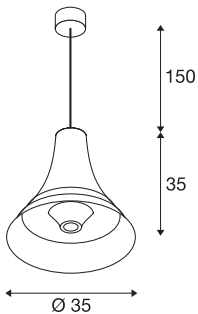

BATO 35 PD

Indoor pendant light, black, E27, max. 60W

The pendants in the BATO family are available in two sizes and three colour variants. You can also choose between built-in LED light sources and an E27 socket. The family is completed with associated wall lights and ceiling lights. The BATO is supplied ready for direct connection to a 230V mains power supply.

TECHNICAL DATA

Item no.	1000434
Socket	E27
Number of sockets	1
IP Code	IP 20
Assembly	Surface
Assembly details	Ceiling
Primary nominal voltage	220-240V ~50/60Hz
Safety class	I
Wattage	60 W
Color	black
Light outlet	diffuse
Height	35 cm
Diameter	35 cm
Pendant length	150 cm
Net weight	1.454 kg
Gross weight	2.979 kg

Recommended lamp

1005305	A60 E27 Mirrorhead , chrome LED light, 7.5W 2700K CRI90 180°
1005265	ST64 E27 , gold LED ligh- t, 7.5W 2500K CRI90 320°
1005303	A60 E27 , transparent LED light, 7.5W 2700K CRI90 320°
1005286	QT14 G9 , White LED light, 3.6W 3000K CRI90 300°