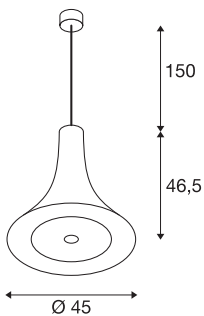

BATO 45 PD

LED Indoor pendant light, black, LED, 2700K

The pendants in the BATO family are available in two sizes and three colour variants. You can also choose between built-in LED light sources and an E27 socket. The family is completed with associated wall lights and ceiling lights. The BATO is supplied ready for direct connection to a 230V mains power supply.

TECHNICAL DATA

| | |
|---------------------------|----------------------|
| Item no. | 1000435 |
| IP Code | IP 20 |
| Assembly | Surface |
| Assembly details | Ceiling |
| Dimmable | Yes |
| Dimming technology | trailing edge |
| Primary nominal voltage | 220-240V ~50/60Hz |
| Secondary power / voltage | 700 mA |
| Safety class | I |
| Wattage | 30 W |
| Rated standby power | 0.5 W |
| Stroboscopic effect (SVM) | 0.05 |
| Lumen | 1450 lm |
| Colour temperature | 2700 Kelvin |
| Beam angle | 100 ° |
| Color | black |
| CRI | 80 |
| LXXBXX data | L70B50 |
| Service life | 30000 h |
| Light distribution | rotational symmetric |
| Light outlet | direct |
| Height | 46.3 cm |

Light Source

| | | | |
|--------|---|----------------|----------|
| 916448 |  | Diameter | 45 cm |
| | | Pendant length | 150 cm |
| | | Net weight | 2.7 kg |
| | | Gross weight | 2.889 kg |