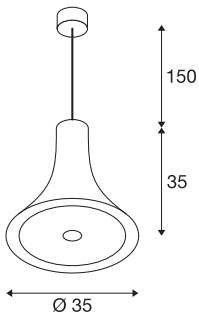

## BATO 35 PD

LED Indoor pendant light, black, LED, 2700K

The pendants in the BATO family are available in two sizes and three colour variants. You can also choose between built-in LED light sources and an E27 socket. The family is completed with associated wall lights and ceiling lights. The BATO is supplied ready for direct connection to a 230V mains power supply.

## TECHNICAL DATA

Item no.	1000436
IP Code	IP 20
Assembly	Surface
Assembly details	Ceiling
Dimmable	Yes
Dimming technology	trailing edge
Primary nominal voltage	220-240V ~50/60Hz
Secondary power / voltage	500 mA
Safety class	I
Wattage	21 W
Rated standby power	0.5 W
Stroboscopic effect (SVM)	0.06
Lumen	1300 lm
Colour temperature	2700 Kelvin
Beam angle	100 °
Color	black
CRI	80
LXXBXX data	L70B50
Service life	30000 h
Light distribution	rotational symmetric
Light outlet	direct
Height	35 cm

Light Source

916448	
--------	---

Diameter	35 cm
Pendant length	150 cm
Net weight	1.7 kg
Gross weight	1.819 kg