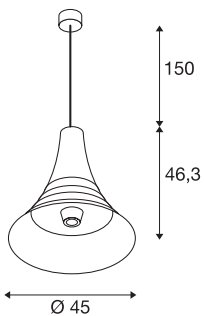

BATO 45 PD

Indoor pendant light, brass, E27, max. 60W

The pendants in the BATO family are available in two sizes and three colour variants. You can also choose between built-in LED light sources and an E27 socket. The family is completed with associated wall lights and ceiling lights. The BATO is supplied ready for direct connection to a 230V mains power supply.

TECHNICAL DATA

Item no.	1000438
Socket	E27
Number of sockets	1
IP Code	IP 20
Assembly	Surface
Assembly details	Ceiling
Primary nominal voltage	220-240V ~50/60Hz
Safety class	I
Wattage	60 W
Color	brass
Light outlet	diffuse
Height	46.3 cm
Diameter	45 cm
Pendant length	150 cm
Net weight	2.487 kg
Gross weight	4.366 kg

Recommended lamp

1005305	A60 E27 Mirrorhead , chrome LED light, 7.5W 2700K CRI90 180°
1005265	ST64 E27 , gold LED ligh- t, 7.5W 2500K CRI90 320°
1005303	A60 E27 , transparent LED light, 7.5W 2700K CRI90 320°
1005286	QT14 G9 , White LED light, 3.6W 3000K CRI90 300°