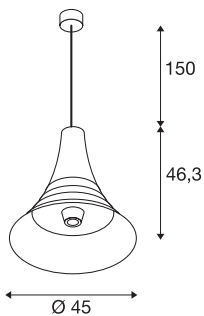

BATO 45 PD

Indoor pendant light, brass, E27, max. 60W

The pendants in the BATO family are available in two sizes and three colour variants. You can also choose between built-in LED light sources and an E27 socket. The family is completed with associated wall lights and ceiling lights. The BATO is supplied ready for direct connection to a 230V mains power supply.

TECHNICAL DATA

Item no.	1000438
Socket	E27
Number of sockets	1
IP Code	IP 20
Assembly	Surface
Assembly details	Ceiling
Primary nominal voltage	220-240V ~50/60Hz
Safety class	I
Wattage	60 W
Color	brass
Light outlet	diffuse
Height	46.3 cm
Diameter	45 cm
Pendant length	150 cm
Net weight	2.487 kg
Gross weight	4.366 kg

Recommended lamp

1005305	A60 E27 Mirrorhead , chrome LED light, 7.5W 2700K CRI90 180°
1005265	ST64 E27 , gold LED ligh- t, 7.5W 2500K CRI90 320°
1005303	A60 E27 , transparent LED light, 7.5W 2700K CRI90 320°
1005286	QT14 G9 , White LED light, 3.6W 3000K CRI90 300°