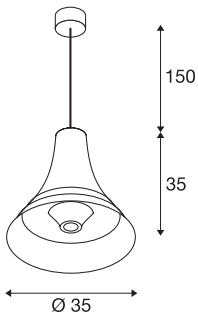

## BATO 35 PD

Indoor pendant light, brass, E27, max. 60W

The pendants in the BATO family are available in two sizes and three colour variants. You can also choose between built-in LED light sources and an E27 socket. The family is completed with associated wall lights and ceiling lights. The BATO is supplied ready for direct connection to a 230V mains power supply.

## TECHNICAL DATA

Item no.	1000439
Socket	E27
Number of sockets	1
IP Code	IP 20
Assembly	Surface
Assembly details	Ceiling
Primary nominal voltage	220-240V ~50/60Hz
Safety class	I
Wattage	60 W
Color	brass
Light outlet	diffuse
Height	35 cm
Diameter	35 cm
Pendant length	150 cm
Net weight	1.418 kg
Gross weight	2.666 kg

**Recommended lamp**

1005305	A60 E27 Mirrorhead , chrome LED light, 7.5W 2700K CRI90 180°
1005265	ST64 E27 , gold LED ligh- t, 7.5W 2500K CRI90 320°
1005303	A60 E27 , transparent LED light, 7.5W 2700K CRI90 320°
1005286	QT14 G9 , White LED light, 3.6W 3000K CRI90 300°